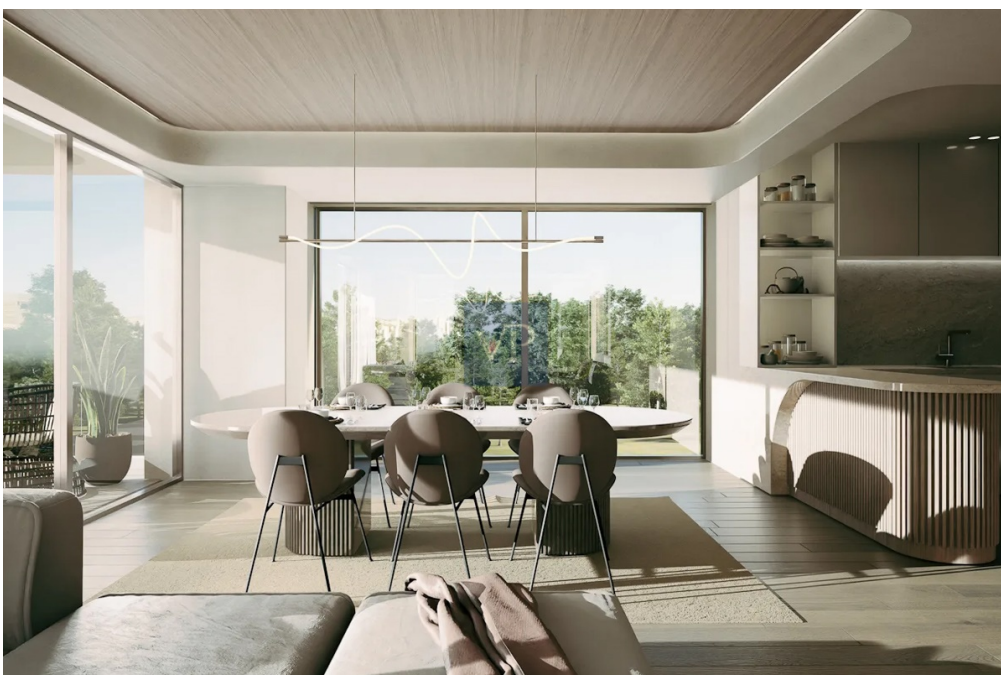

Número de propiedad: 944889 - 16674 Glyfada

La propiedad