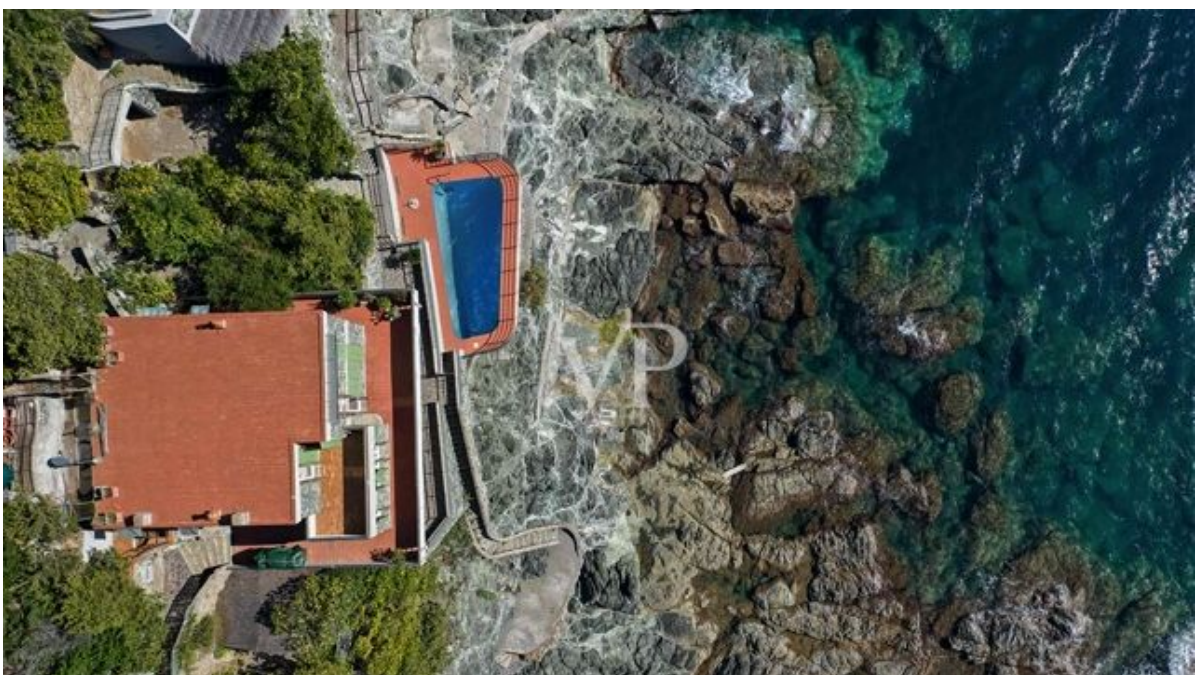

Property ID: IT254151927 - 57016 Rosignano Marittimo – Toscana

The property