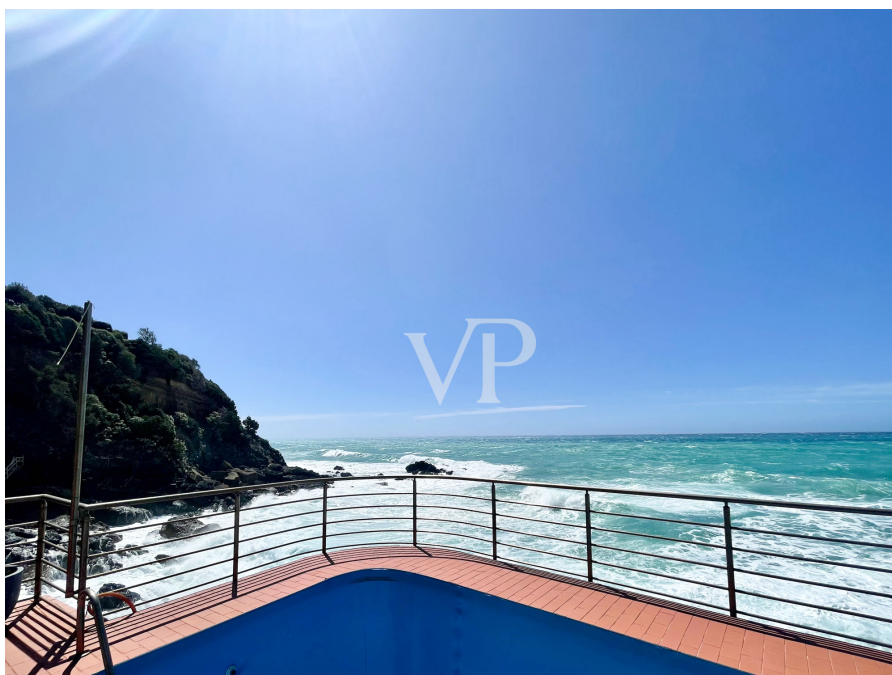

Property ID: IT254151927 - 57016 Rosignano Marittimo – Toscana

The property