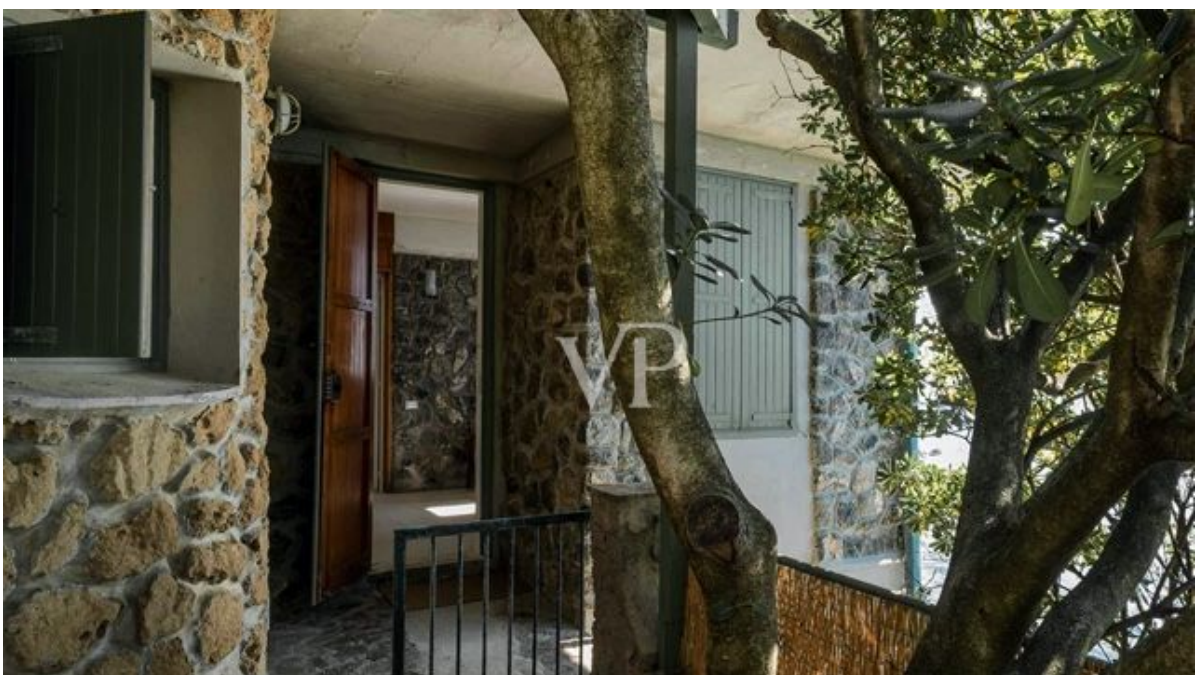

Property ID: IT254151927 - 57016 Rosignano Marittimo – Toscana

The property