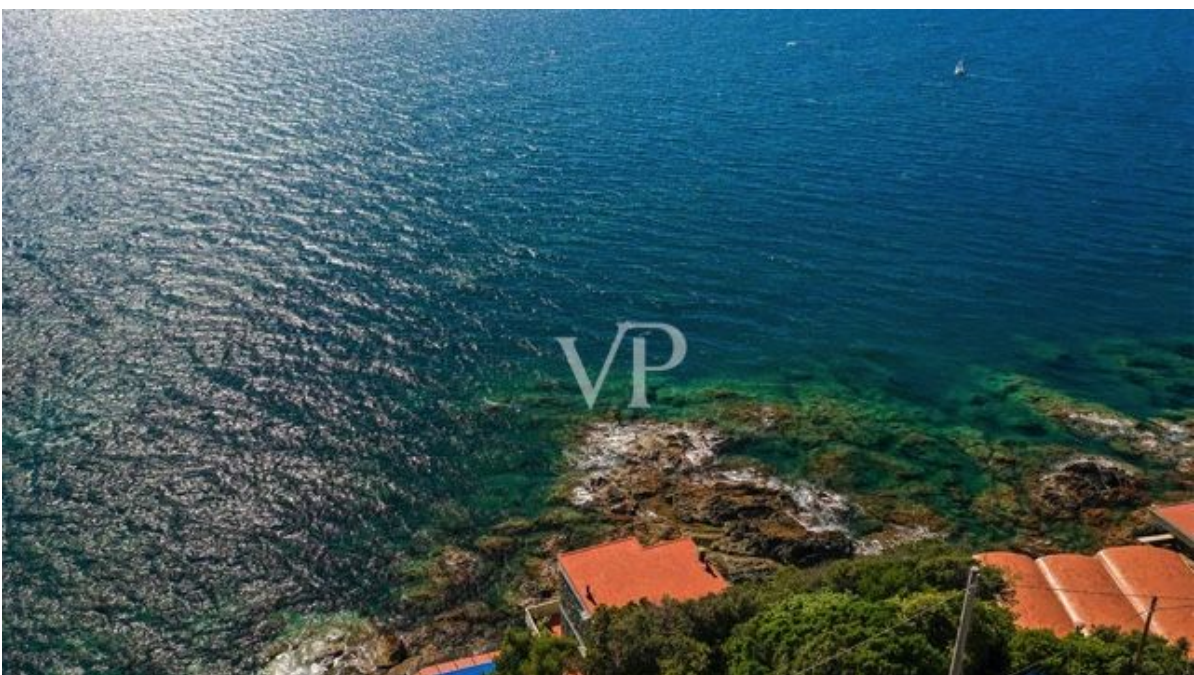

Property ID: IT254151927 - 57016 Rosignano Marittimo – Toscana

The property